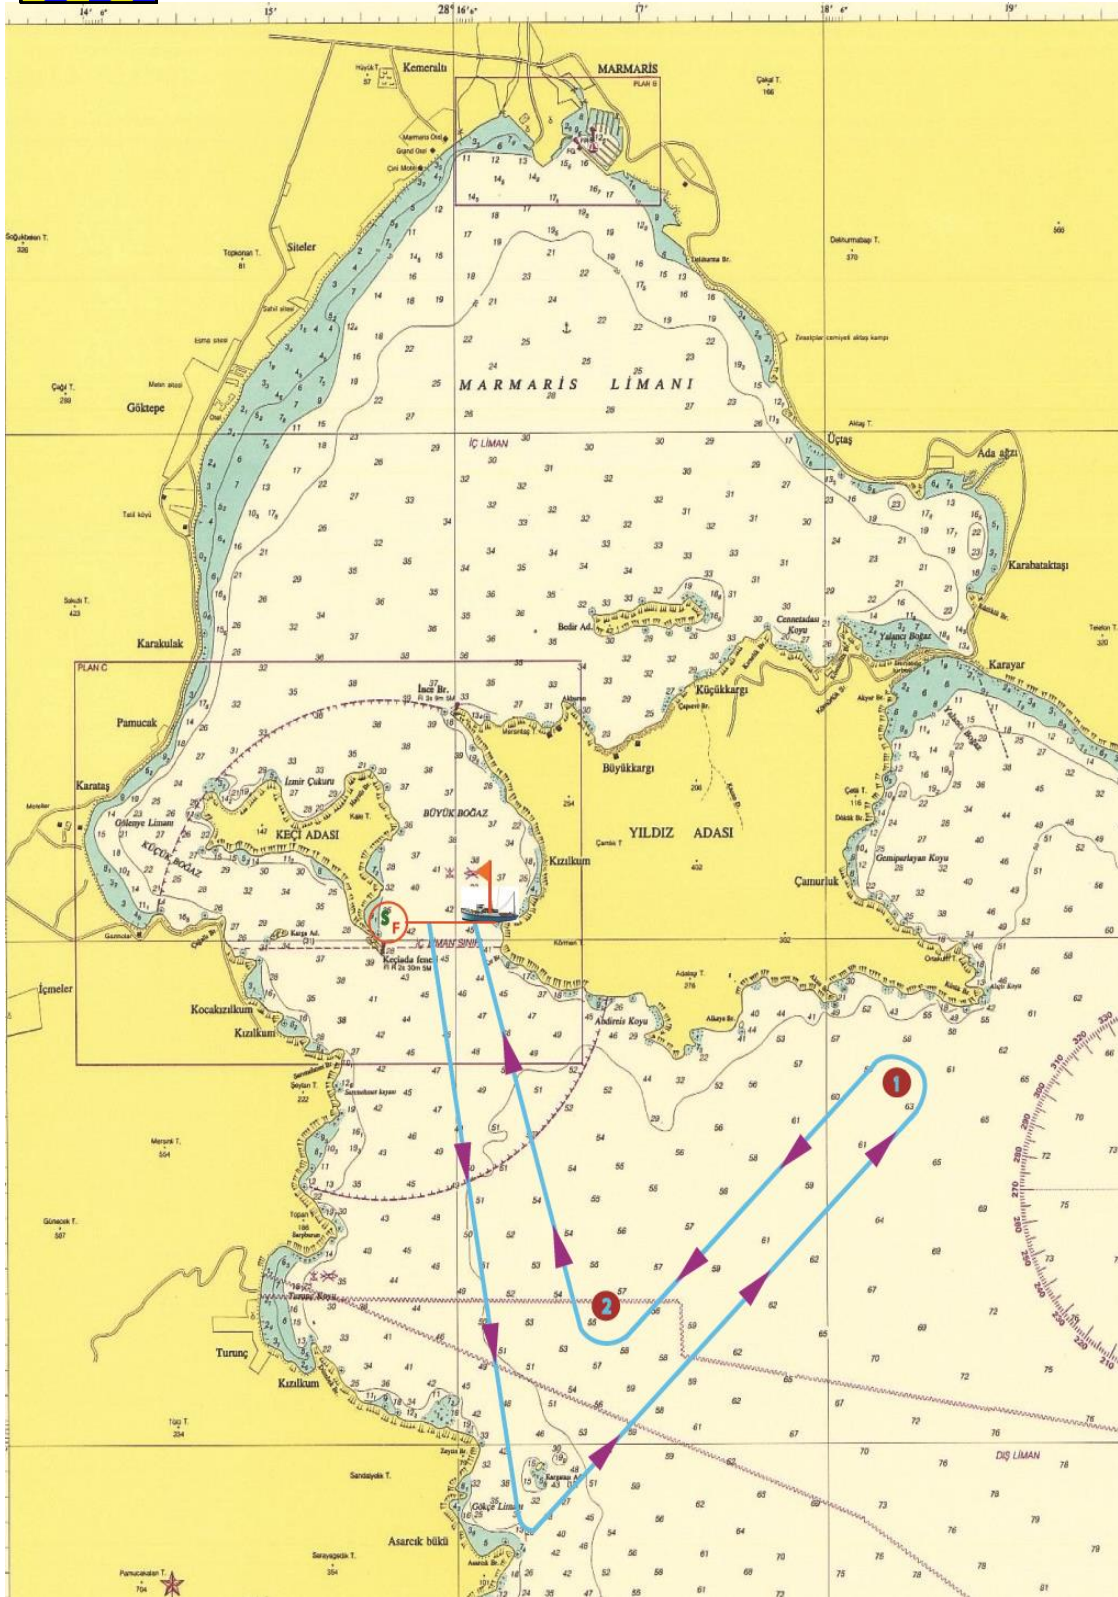

Coğrafi Rota G-6 geographical course

Rota Tanımı / Marking Rounding Order

**Start-Karga Taşı iskelede (to port) - #1 iskelede (to port) - #2
Sancakta (to starboard) - Finish**